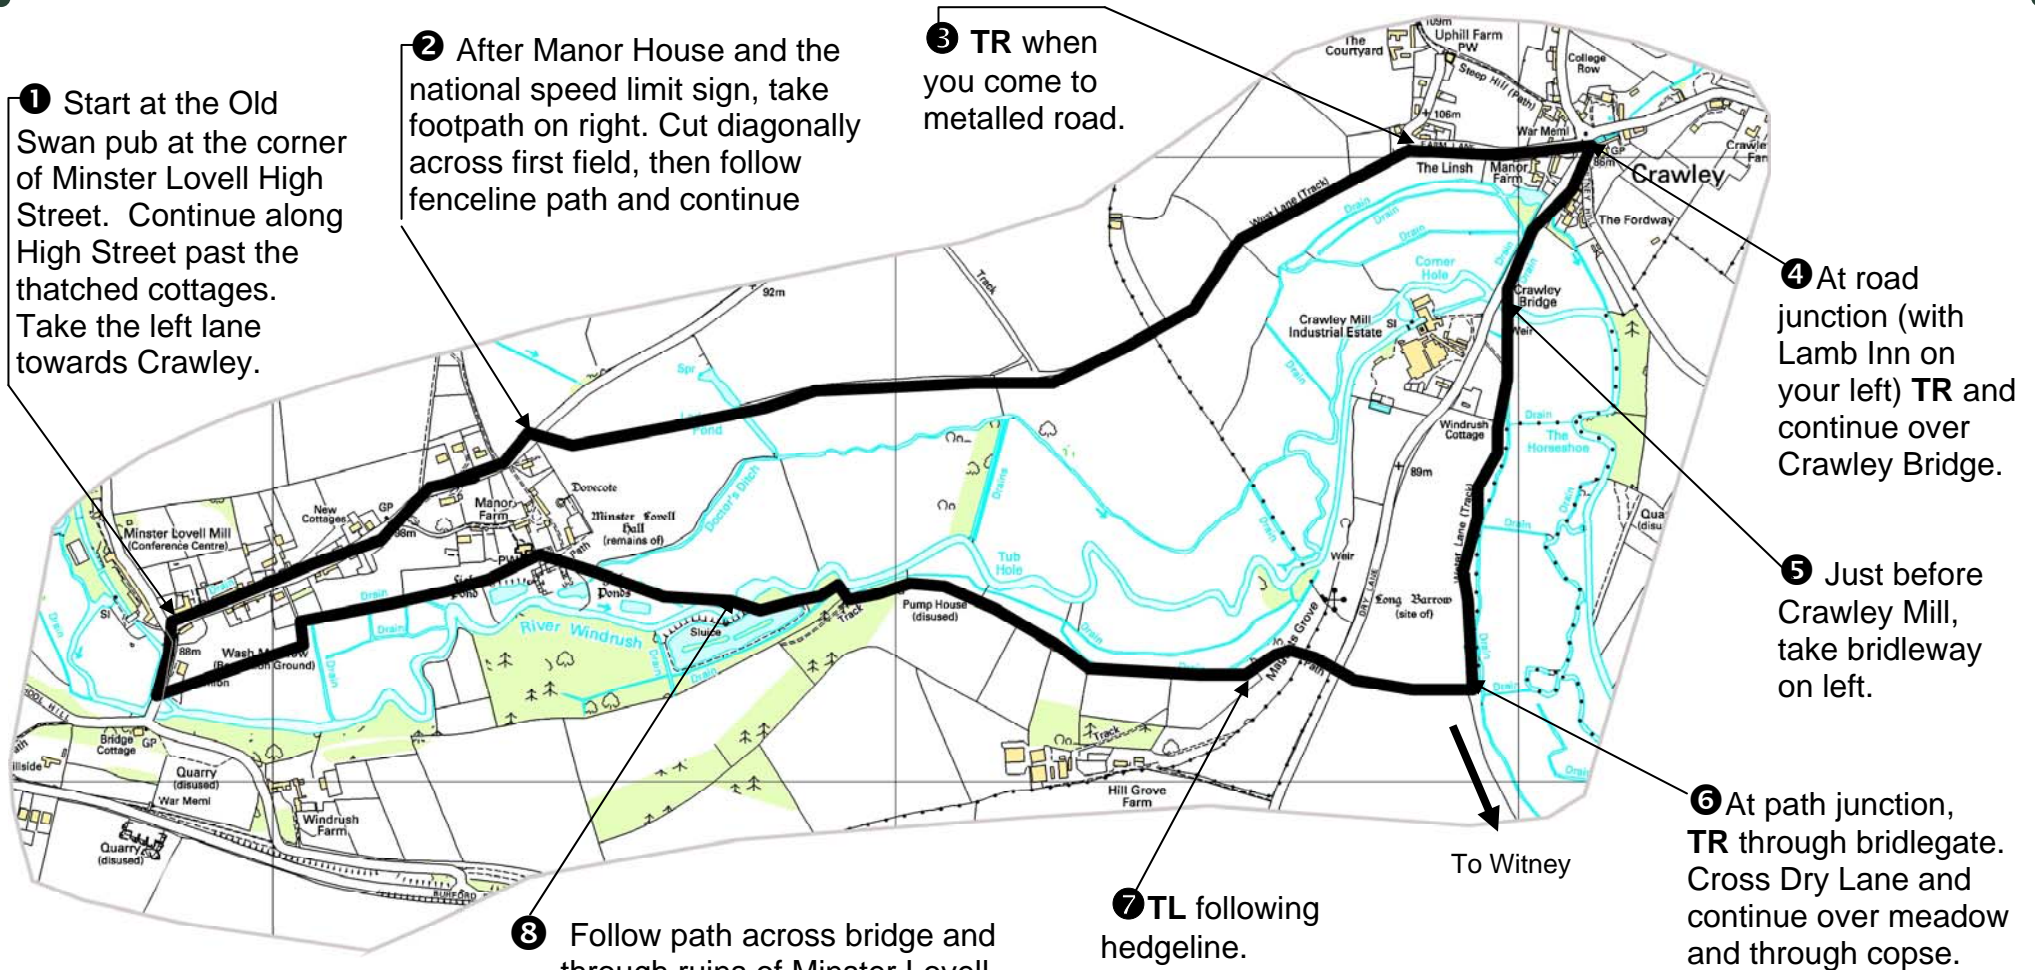

Circular Walk No.2: Minster Lovell – Crawley

Approximately 3.5 miles (5.6km)

N

TL = Turn Left FL = Fork Left BL = Bear Left
 TR = Turn Right FR = Fork Right BR = Bear Right