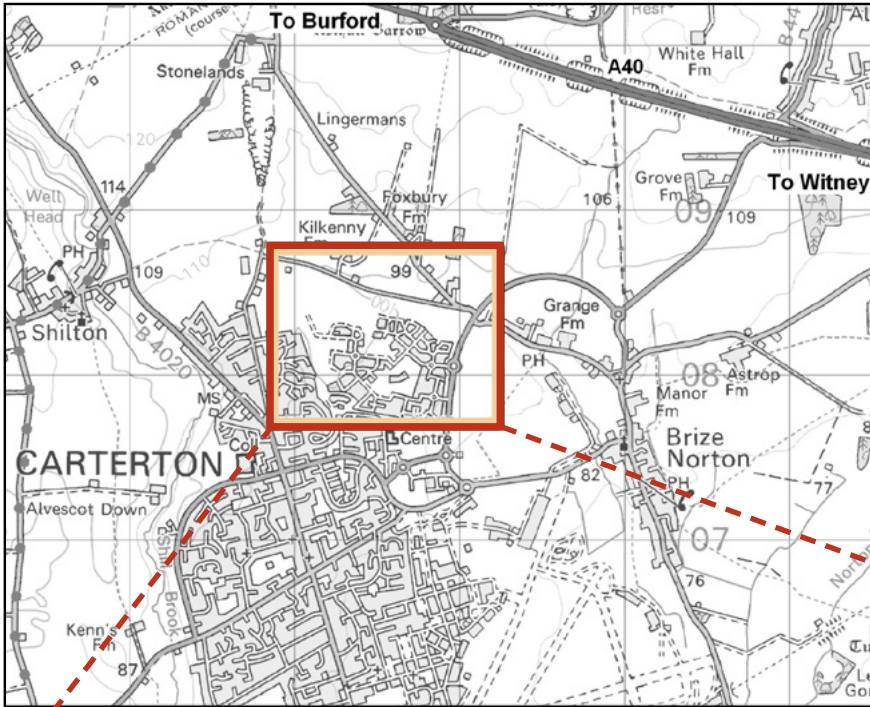

# Kilkenny Lane Country Park - map

**Kilkenny Lane Country Park and Adventure Play Area are open all day every day and are free to enter.**

Free parking is available in the car park located at the end of Elmhurst Way, Shilton Park, Carterton, approximately 30 metres from the adventure play area. There are brown signs directing you to the car park.

If using a sat nav or similar please enter the following postcode to find your way: OX18 1NA

**Key:**

- Signed route
- Bus stop
- Footpath/cycleway
- Bridleway
- \* Sculpture

© Crown copyright and database rights 2014 Ordnance Survey 100024316