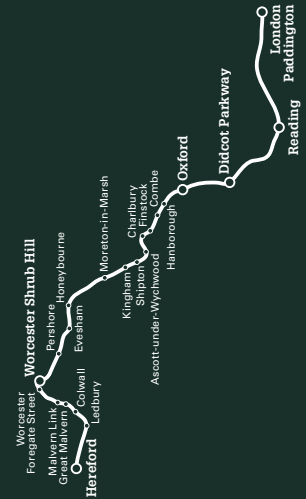

* Standard network charges apply.
Calls from mobiles may be higher.

Don't miss out on all the latest offers, special deals and news from Great Western Railway. Register your email address now at GWR.com/news

Earn Neater points when you buy your train tickets online at GWR.com

Download our app to purchase tickets and check train times. Search "Great Western Railway" in your app store

Follow us @GWRHelp

Like us on www.facebook.com/GWRUK

For tickets, information, real-time updates and offers visit GWR.com or call us on 03457 000 125* (open 0700-2200 daily)

Further information

£5
Great Western Railway
Guide to train times
13 December 2015 to 14 May 2016

London Paddington and Oxford to Worcester and Hereford

Bus Links

From Moreton-in-Marsh

Pulhams Coaches operate regular buses from Moreton-in-Marsh rail station to Stow-on-the-Wold, Bourton-on-the-Water and Cheltenham Spa on route 801. For more information please visit pulhamscoaches.com or call Traveline on **0871 200 22 33**.

Johnsons Coaches & Bus Travel operate buses from Moreton-in-Marsh rail station to Broadway, Chipping Camden and Stratford-upon-Avon on routes 21/22. For more information please visit johnsonscaches.co.uk or call Traveline on **0871 200 22 33**.

From Kingham

Pulhams Coaches operate buses from Kingham rail station to Chipping Norton and Churchill. For more information please visit pulhamscoaches.com or call Traveline on **0871 200 22 33**.

From Charlbury

Go Ride operates buses from Charlbury rail station to Leafield, Shipton and Milton. For more information please visit goridebus.co.uk or call **0330 330 8489**.

Hereford and Worcester to Oxford and London Paddington

MONDAYS TO FRIDAYS

Operator	GW	GW	GW	GW	GW	GW	GW	GW	GW	GW	GW	GW	GW	GW	GW	GW	GW	GW	GW	GW	GW	GW	GW	GW	GW
Notes	Ⓜ	Ⓜ	Ⓜ	Ⓜ	Ⓜ	Ⓜ	Ⓜ	Ⓜ	Ⓜ	Ⓜ	Ⓜ	Ⓜ	Ⓜ	Ⓜ	Ⓜ	Ⓜ	Ⓜ	Ⓜ	Ⓜ	Ⓜ	Ⓜ	Ⓜ	Ⓜ	Ⓜ	Ⓜ
Facilities	Ⓜ	Ⓜ	Ⓜ	Ⓜ	Ⓜ	Ⓜ	Ⓜ	Ⓜ	Ⓜ	Ⓜ	Ⓜ	Ⓜ	Ⓜ	Ⓜ	Ⓜ	Ⓜ	Ⓜ	Ⓜ	Ⓜ	Ⓜ	Ⓜ	Ⓜ	Ⓜ	Ⓜ	Ⓜ
Hereford	Ⓜ	Ⓜ	Ⓜ	Ⓜ	Ⓜ	Ⓜ	Ⓜ	Ⓜ	Ⓜ	Ⓜ	Ⓜ	Ⓜ	Ⓜ	Ⓜ	Ⓜ	Ⓜ	Ⓜ	Ⓜ	Ⓜ	Ⓜ	Ⓜ	Ⓜ	Ⓜ	Ⓜ	Ⓜ
Ledbury	Ⓜ	Ⓜ	Ⓜ	Ⓜ	Ⓜ	Ⓜ	Ⓜ	Ⓜ	Ⓜ	Ⓜ	Ⓜ	Ⓜ	Ⓜ	Ⓜ	Ⓜ	Ⓜ	Ⓜ	Ⓜ	Ⓜ	Ⓜ	Ⓜ	Ⓜ	Ⓜ	Ⓜ	Ⓜ
Colwall	Ⓜ	Ⓜ	Ⓜ	Ⓜ	Ⓜ	Ⓜ	Ⓜ	Ⓜ	Ⓜ	Ⓜ	Ⓜ	Ⓜ	Ⓜ	Ⓜ	Ⓜ	Ⓜ	Ⓜ	Ⓜ	Ⓜ	Ⓜ	Ⓜ	Ⓜ	Ⓜ	Ⓜ	Ⓜ
Great Malvern	Ⓜ	Ⓜ	Ⓜ	Ⓜ	Ⓜ	Ⓜ	Ⓜ	Ⓜ	Ⓜ	Ⓜ	Ⓜ	Ⓜ	Ⓜ	Ⓜ	Ⓜ	Ⓜ	Ⓜ	Ⓜ	Ⓜ	Ⓜ	Ⓜ	Ⓜ	Ⓜ	Ⓜ	Ⓜ
Malvern Link	Ⓜ	Ⓜ	Ⓜ	Ⓜ	Ⓜ	Ⓜ	Ⓜ	Ⓜ	Ⓜ	Ⓜ	Ⓜ	Ⓜ	Ⓜ	Ⓜ	Ⓜ	Ⓜ	Ⓜ	Ⓜ	Ⓜ	Ⓜ	Ⓜ	Ⓜ	Ⓜ	Ⓜ	Ⓜ
Worcester Foregate St	Ⓜ	Ⓜ	Ⓜ	Ⓜ	Ⓜ	Ⓜ	Ⓜ	Ⓜ	Ⓜ	Ⓜ	Ⓜ	Ⓜ	Ⓜ	Ⓜ	Ⓜ	Ⓜ	Ⓜ	Ⓜ	Ⓜ	Ⓜ	Ⓜ	Ⓜ	Ⓜ	Ⓜ	Ⓜ
Worcester Shrub Hill	Ⓜ	Ⓜ	Ⓜ	Ⓜ	Ⓜ	Ⓜ	Ⓜ	Ⓜ	Ⓜ	Ⓜ	Ⓜ	Ⓜ	Ⓜ	Ⓜ	Ⓜ	Ⓜ	Ⓜ	Ⓜ	Ⓜ	Ⓜ	Ⓜ	Ⓜ	Ⓜ	Ⓜ	Ⓜ
Worcester Shrub Hill	0511	0521	0536	0619	0655	0706	0732	0839	1010	1122	1208	1258	1442	1521	1554	1605	1731	1852	2004	2103	2243				
Pershore	Ⓜ	Ⓜ	Ⓜ	Ⓜ	Ⓜ	Ⓜ	Ⓜ	Ⓜ	Ⓜ	Ⓜ	Ⓜ	Ⓜ	Ⓜ	Ⓜ	Ⓜ	Ⓜ	Ⓜ	Ⓜ	Ⓜ	Ⓜ	Ⓜ	Ⓜ	Ⓜ	Ⓜ	Ⓜ
Evesham	0525		0553	0635	0712		0749	0854	1026	1136	1224	1316	1458	1535	1607	1622	1746	1908	2019	2120	2300				
Evesham	0527		0558	0637	0712		0750	0905	1030	1136	1232	1330	1502	1535	1608	1625	1747	1908	2019	2121	2301				
Honeybourne	Ⓜ	Ⓜ	Ⓜ	Ⓜ	Ⓜ	Ⓜ	Ⓜ	Ⓜ	Ⓜ	Ⓜ	Ⓜ	Ⓜ	Ⓜ	Ⓜ	Ⓜ	Ⓜ	Ⓜ	Ⓜ	Ⓜ	Ⓜ	Ⓜ	Ⓜ	Ⓜ	Ⓜ	Ⓜ
Moreton-in-Marsh	Ⓜ	Ⓜ	Ⓜ	Ⓜ	Ⓜ	Ⓜ	Ⓜ	Ⓜ	Ⓜ	Ⓜ	Ⓜ	Ⓜ	Ⓜ	Ⓜ	Ⓜ	Ⓜ	Ⓜ	Ⓜ	Ⓜ	Ⓜ	Ⓜ	Ⓜ	Ⓜ	Ⓜ	Ⓜ
Kingham	Ⓜ	Ⓜ	Ⓜ	Ⓜ	Ⓜ	Ⓜ	Ⓜ	Ⓜ	Ⓜ	Ⓜ	Ⓜ	Ⓜ	Ⓜ	Ⓜ	Ⓜ	Ⓜ	Ⓜ	Ⓜ	Ⓜ	Ⓜ	Ⓜ	Ⓜ	Ⓜ	Ⓜ	Ⓜ
Shipton	Ⓜ	Ⓜ	Ⓜ	Ⓜ	Ⓜ	Ⓜ	Ⓜ	Ⓜ	Ⓜ	Ⓜ	Ⓜ	Ⓜ	Ⓜ	Ⓜ	Ⓜ	Ⓜ	Ⓜ	Ⓜ	Ⓜ	Ⓜ	Ⓜ	Ⓜ	Ⓜ	Ⓜ	Ⓜ
Ascott-under-Wychwood	Ⓜ	Ⓜ	Ⓜ	Ⓜ	Ⓜ	Ⓜ	Ⓜ	Ⓜ	Ⓜ	Ⓜ	Ⓜ	Ⓜ	Ⓜ	Ⓜ	Ⓜ	Ⓜ	Ⓜ	Ⓜ	Ⓜ	Ⓜ	Ⓜ	Ⓜ	Ⓜ	Ⓜ	Ⓜ
Charlbury	Ⓜ	Ⓜ	Ⓜ	Ⓜ	Ⓜ	Ⓜ	Ⓜ	Ⓜ	Ⓜ	Ⓜ	Ⓜ	Ⓜ	Ⓜ	Ⓜ	Ⓜ	Ⓜ	Ⓜ	Ⓜ	Ⓜ	Ⓜ	Ⓜ	Ⓜ	Ⓜ	Ⓜ	Ⓜ
Finstock	Ⓜ	Ⓜ	Ⓜ	Ⓜ	Ⓜ	Ⓜ	Ⓜ	Ⓜ	Ⓜ	Ⓜ	Ⓜ	Ⓜ	Ⓜ	Ⓜ	Ⓜ	Ⓜ	Ⓜ	Ⓜ	Ⓜ	Ⓜ	Ⓜ	Ⓜ	Ⓜ	Ⓜ	Ⓜ
Combe	Ⓜ	Ⓜ	Ⓜ	Ⓜ	Ⓜ	Ⓜ	Ⓜ	Ⓜ	Ⓜ	Ⓜ	Ⓜ	Ⓜ	Ⓜ	Ⓜ	Ⓜ	Ⓜ	Ⓜ	Ⓜ	Ⓜ	Ⓜ	Ⓜ	Ⓜ	Ⓜ	Ⓜ	Ⓜ
Hanborough	Ⓜ	Ⓜ	Ⓜ	Ⓜ	Ⓜ	Ⓜ	Ⓜ	Ⓜ	Ⓜ	Ⓜ	Ⓜ	Ⓜ	Ⓜ	Ⓜ	Ⓜ	Ⓜ	Ⓜ	Ⓜ	Ⓜ	Ⓜ	Ⓜ	Ⓜ	Ⓜ	Ⓜ	Ⓜ
Oxford	0614	0624	0641	0721	0739	0801	0831	0942	1008	1105	1209	1308	1406	1537	1611	1640	1709	1838	1943	2105	2206	2345			
Didcot Parkway	Ⓜ	Ⓜ	Ⓜ	Ⓜ	Ⓜ	Ⓜ	Ⓜ	Ⓜ	Ⓜ	Ⓜ	Ⓜ	Ⓜ	Ⓜ	Ⓜ	Ⓜ	Ⓜ	Ⓜ	Ⓜ	Ⓜ	Ⓜ	Ⓜ	Ⓜ	Ⓜ	Ⓜ	Ⓜ
Reading	Ⓜ	Ⓜ	Ⓜ	Ⓜ	Ⓜ	Ⓜ	Ⓜ	Ⓜ	Ⓜ	Ⓜ	Ⓜ	Ⓜ	Ⓜ	Ⓜ	Ⓜ	Ⓜ	Ⓜ	Ⓜ	Ⓜ	Ⓜ	Ⓜ	Ⓜ	Ⓜ	Ⓜ	Ⓜ
Maidenhead	Ⓜ	Ⓜ	Ⓜ	Ⓜ	Ⓜ	Ⓜ	Ⓜ	Ⓜ	Ⓜ	Ⓜ	Ⓜ	Ⓜ	Ⓜ	Ⓜ	Ⓜ	Ⓜ	Ⓜ	Ⓜ	Ⓜ	Ⓜ	Ⓜ	Ⓜ	Ⓜ	Ⓜ	Ⓜ
Slough	Ⓜ	Ⓜ	Ⓜ	Ⓜ	Ⓜ	Ⓜ	Ⓜ	Ⓜ	Ⓜ	Ⓜ	Ⓜ	Ⓜ	Ⓜ	Ⓜ	Ⓜ	Ⓜ	Ⓜ	Ⓜ	Ⓜ	Ⓜ	Ⓜ	Ⓜ	Ⓜ	Ⓜ	Ⓜ
London Paddington	Ⓜ	Ⓜ	Ⓜ	Ⓜ	Ⓜ	Ⓜ	Ⓜ	Ⓜ	Ⓜ	Ⓜ	Ⓜ	Ⓜ	Ⓜ	Ⓜ	Ⓜ	Ⓜ	Ⓜ	Ⓜ	Ⓜ	Ⓜ	Ⓜ	Ⓜ	Ⓜ	Ⓜ	Ⓜ