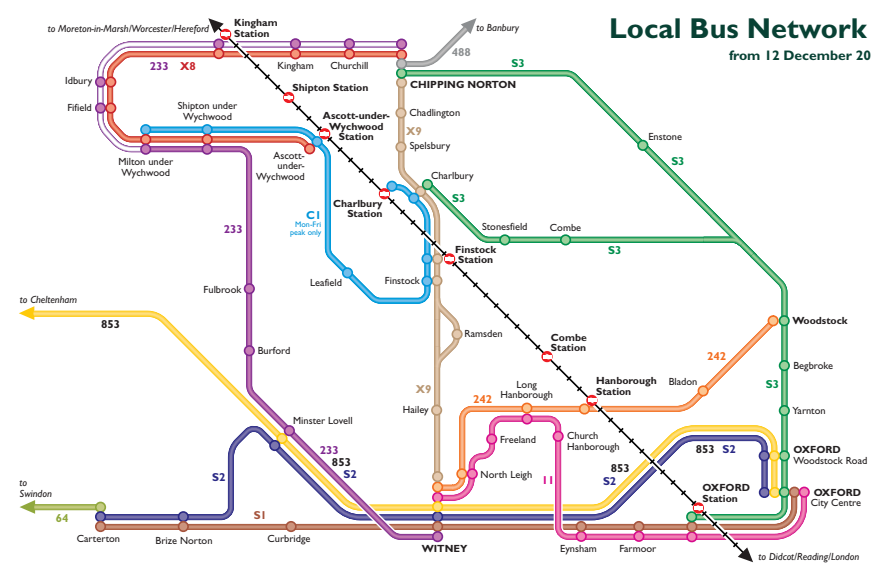

# Local Transport Information

**traveline NextBuses**

Times of the next buses on your mobile phone  
*normal data charges apply*

For buses towards **Chipping Norton or Charlbury**  
visit [mytraveline.mobi](http://mytraveline.mobi) and search for **oxfamdm**

For buses towards **Milton (C1) only**  
visit [mytraveline.mobi](http://mytraveline.mobi) and search for **oxfgadm**

**What are these square barcodes?**  
If your phone has a barcode reader, you can scan a barcode to get bus times without the need for internet or access to web services. If your phone doesn't have barcode reading software, you can download a reader for free from [www.f-geom.com](http://www.f-geom.com) which uses your phone's camera as a barcode scanner.

### Taxi Information

<b>Jim's Taxis (Charlbury)</b> 24 hours	07895 431770
<b>Dennis Perrin</b> 24 hours	07813 493533
<b>Abacus Taxis</b> 24 hours	(01993) 709188
<b>Courtesy Cars (Chipping Norton)</b> 0700 - 2200	(01608) 641662
<b>MJ Taxis</b> 24 hours	07876 752586
<b>HKS Chauffeurs</b> 0630 - 2100	(01993) 705993
<b>Bobby's Taxi (Charlbury)</b> 24 hours	07828 158686
<b>Charlbury Taxis</b> 24 hours	(01608) 810501
<b>Peck's Taxis</b> 24 hours	07854 179673
<b>Coles Cabs (Witney)</b> 0700 - 2100	07795 184185
<b>Chauffeur Driven</b> 0800 - 2200	0800 587 6646

Explore the **North Cotswolds** by train

pick up a guide at your nearest staffed station

This map shows the main bus routes in the Oxfordshire Cotswolds area, other infrequent routes also operate. Map is diagrammatic, only and not to scale. Routes are subject to change at short notice - please check with the relevant bus operator or Traveline before starting your journey.