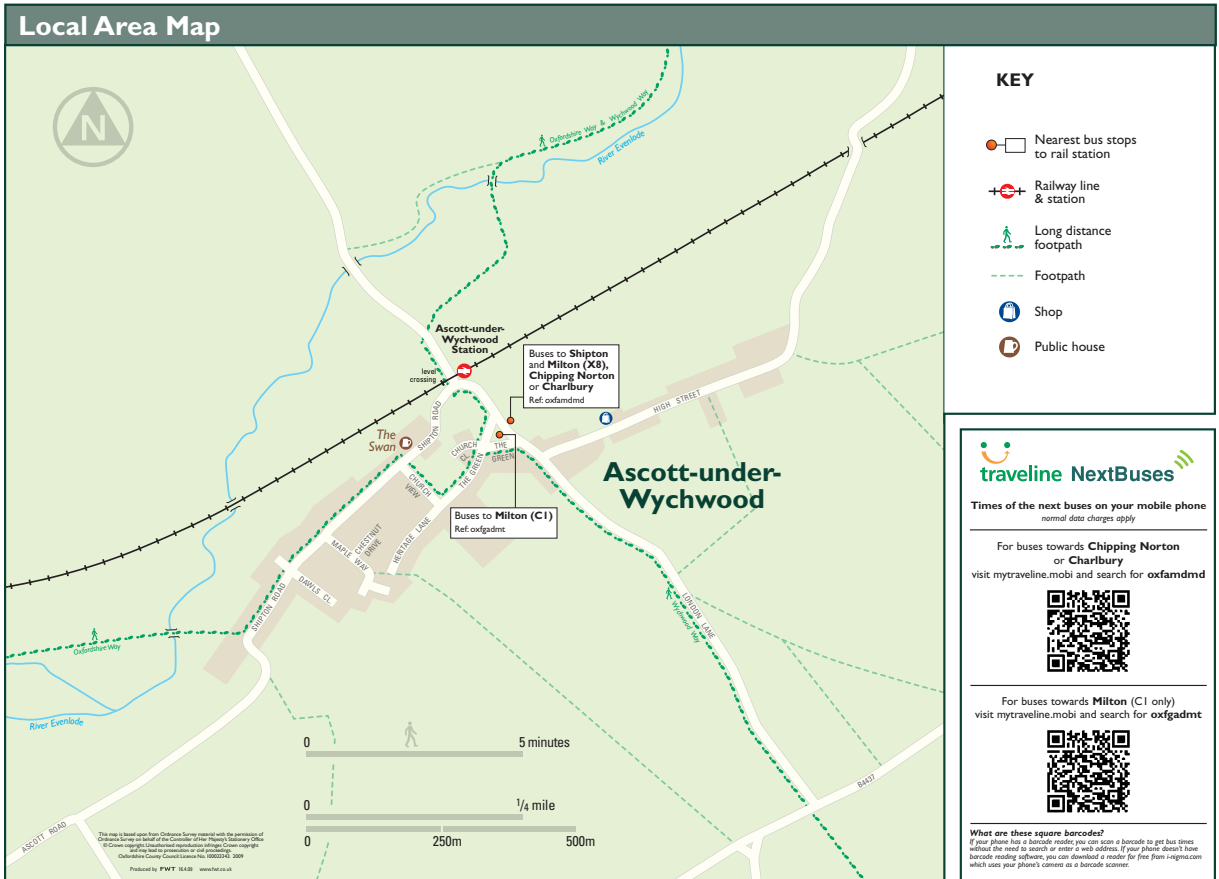

# Local Transport Information

**traveline NextBuses**

Times of the next buses on your mobile phone  
*normal data charges apply*

For buses towards **Chipping Norton or Charlbury**  
visit [mytraveline.mobi](http://mytraveline.mobi) and search for **oxfamdm**

For buses towards **Milton (C1) only**  
visit [mytraveline.mobi](http://mytraveline.mobi) and search for **oxfgadm**

**What are these square barcodes?**  
If your phone has a barcode reader, you can scan a barcode to get bus times without the need for internet or access to web services. If your phone doesn't have barcode reading software, you can download a reader for free from [www.f-geom.com](http://www.f-geom.com) which uses your phone's camera as a barcode scanner.

Explore the **North Cotswolds** by train

pick up a guide at your nearest staffed station

This map shows the main bus routes in the Oxfordshire Cotswolds area, other infrequent routes also operate. Map is diagrammatic, only and not to scale. Routes are subject to change at short notice - please check with the relevant bus operator or Traveline before starting your journey.