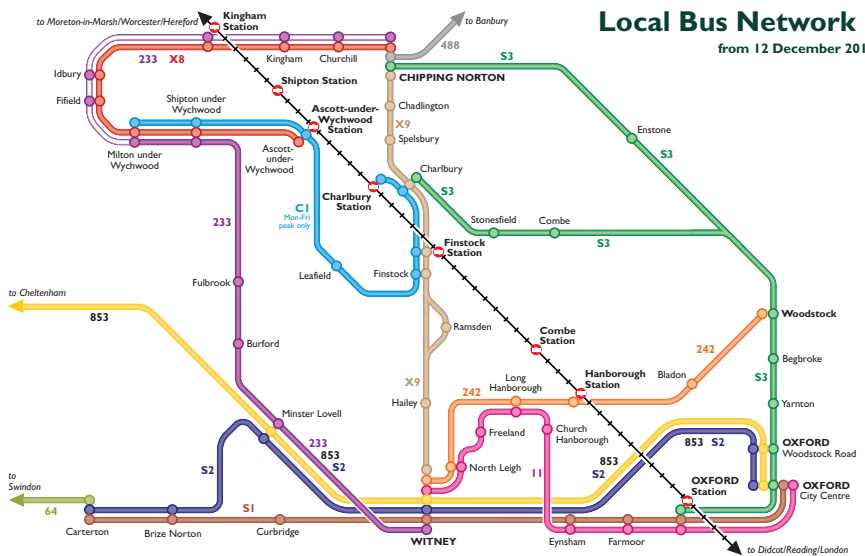

Local Transport Information

Taxi Information

Townhouse Executive Travel	07766 743081
0700 - 2330	
Livey's Taxi	07979 507535
24 hours	
Woodstock Travel	(01993) 891888
0700 - 1900	
Excel Cars (Minster Lovell)	(01993) 775198
24 hours	
Jim's Taxis (Charlbury)	07895 431770
24 hours	
Dennis Perrin	07813 493533
24 hours	
Abacus Taxis	(01993) 709188
24 hours	
Ace Taxis	(01993) 868700
0700 - 2300	
MJ Taxis	07876 752586
24 hours	
HKS Chauffeurs	(01993) 705993
0630 - 2100	
Charlbury Taxis	(01608) 810501
24 hours	
EE's Taxi	07768 025483
0600 - 1800	
Collectours	(01993) 701150
24 hours	
Coles Cabs (Witney)	07795 184185
0700 - 2100	
Griffs Taxi	07713 058555
0600 - Late	
Markone Taxis	(01993) 840405
0600 - 0400 (24hrs by appointment)	
Witney Taxis	07860 178037
0600 - Midnight	
Corder Cabs	07737 214042
24 hours except 2200 - 0700 Mon-Fri	
Chauffeur Driven	0800 587 6646
0800 - 2200	

11 233	Stagecoach	853	Swanbrook Coaches
242 488	(01865) 772250		(01452) 712386
S1 S2 S3	www.stagecoachbus.com/oxfordshire		www.swanbrook.co.uk
		CI X8 X9 64	RH Transport
			(01993) 869100
			www.rhtransportservices.co.uk

The Cotswolds & Malverns
Transport Partnership