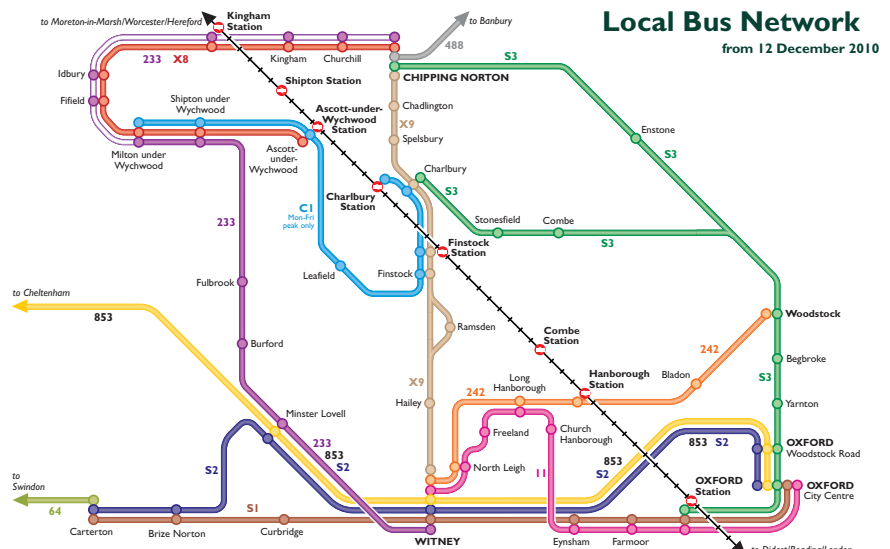

Local Transport Information

Taxi Information

Woodstock Travel	(01993) 891888
0700 - 1900	
Jim's Taxis (Charlbury)	07895 431770
24 hours	
Bobby's Taxi (Charlbury)	07828 158686
24 hours	
Charlbury Taxis	(01608) 810501
24 hours	
Pete's Taxis	07854 179673
24 hours	
Excel Cars (Minster Lovell)	(01993) 775198
Dennis Perrin	07813 493533
24 hours	
Abacus Taxis	(01993) 709188
24 hours	
Courtesy Cars (Chipping Norton)	(01608) 641662
0700 - 2200	
Ace Taxis	(01993) 868700
0700 - 2300	
MJ Taxis	07876 752586
24 hours	
HKS Chafeurs	(01993) 705993
0630 - 2100	
Livey's Taxi	07979 507535
24 hours	
EE's Taxi	07768 025483
0600 - 1800	
Collectours	(01993) 701150
24 hours	
Coles Cabs (Witney)	07795 184185
0700 - 2100	
Griffs Taxi	07713 058555
0600 - Late	
Markone Taxis	(01993) 840405
0600 - 0400 (24hrs by appointment)	
Witney Taxis	07860 178037
0600 - Midnight	
Corder Cabs	07737 214042
24 hours except 2200 - 0700 Mon-Fri	
Chauffeur Driven	0800 587 6646
0800 - 2200	

This map shows the main bus routes in the Oxfordshire Cotswolds area, other infrequent routes also operate. Map is diagrammatic, only not to scale. Routes are subject to change at short notice - please check with the relevant bus operator or Traveline before starting your journey.

The Cotswolds & Malverns
Transport Partnership