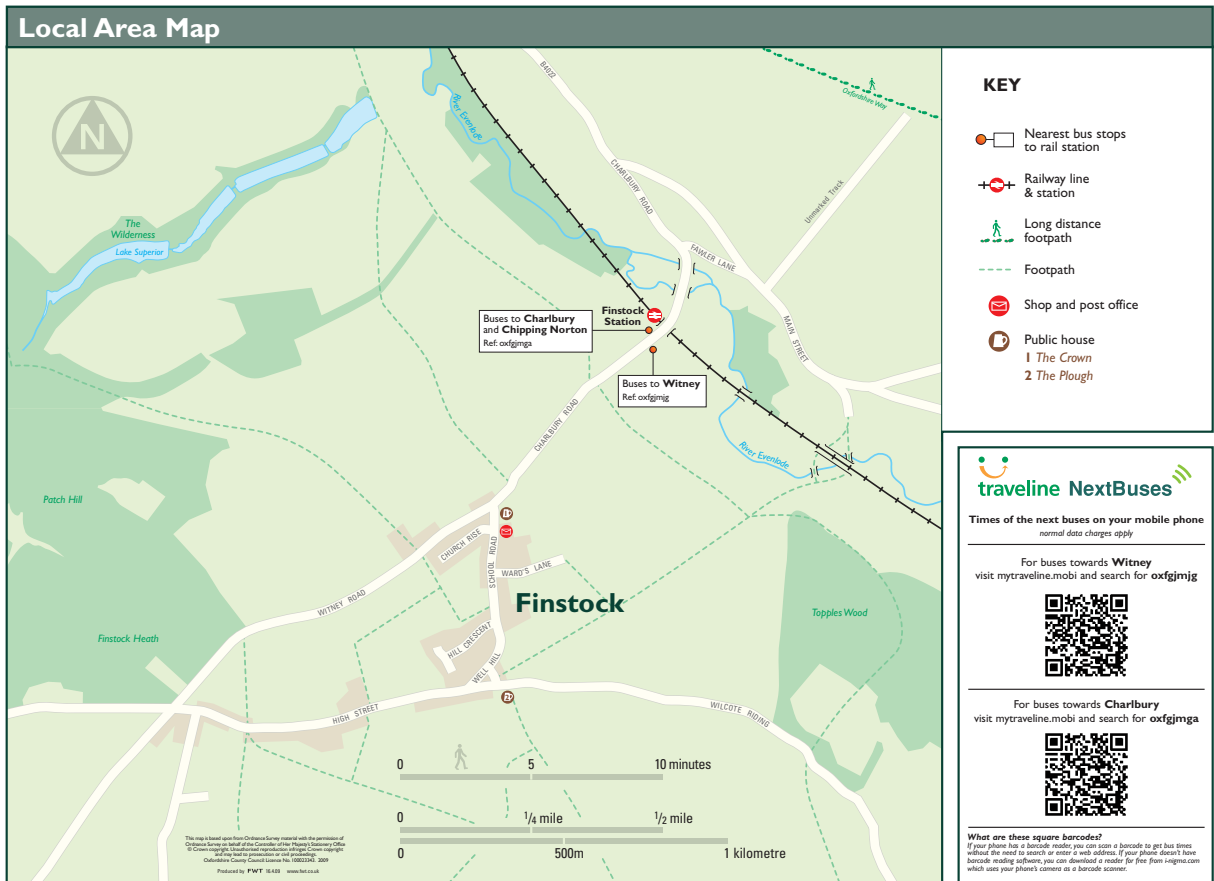

Local Transport Information

Taxi Information

Woodstock Travel	(01993) 891888
0700 - 1900	
Jim's Taxis (Charlbury)	07895 431770
24 hours	
Bobby's Taxi (Charlbury)	07828 158686
24 hours	
Charlbury Taxis	(01608) 810501
24 hours	
Pete's Taxis	07854 179673
24 hours	
Excel Cars (Minster Lovell)	(01993) 775198
Dennis Perrin	07813 493533
24 hours	
Abacus Taxis	(01993) 709188
24 hours	
Courtesy Cars (Chipping Norton)	(01608) 641662
0700 - 2200	
Ace Taxis	(01993) 868700
0700 - 2300	
MJ Taxis	07876 752586
24 hours	
HKS Chafeurs	(01993) 705993
0630 - 2100	
Livey's Taxi	07979 507535
24 hours	
EE's Taxi	07768 025483
0600 - 1800	
Collectours	(01993) 701150
24 hours	
Coles Cabs (Witney)	07795 184185
0700 - 2100	
Griffs Taxi	07713 058555
0600 - Late	
Markone Taxis	(01993) 840405
0600 - 0400 (24hrs by appointment)	
Witney Taxis	07860 178037
0600 - Midnight	
Corder Cabs	07737 214042
24 hours except 2200 - 0700 Mon-Fri	
Chauffeur Driven	0800 587 6646
0800 - 2200