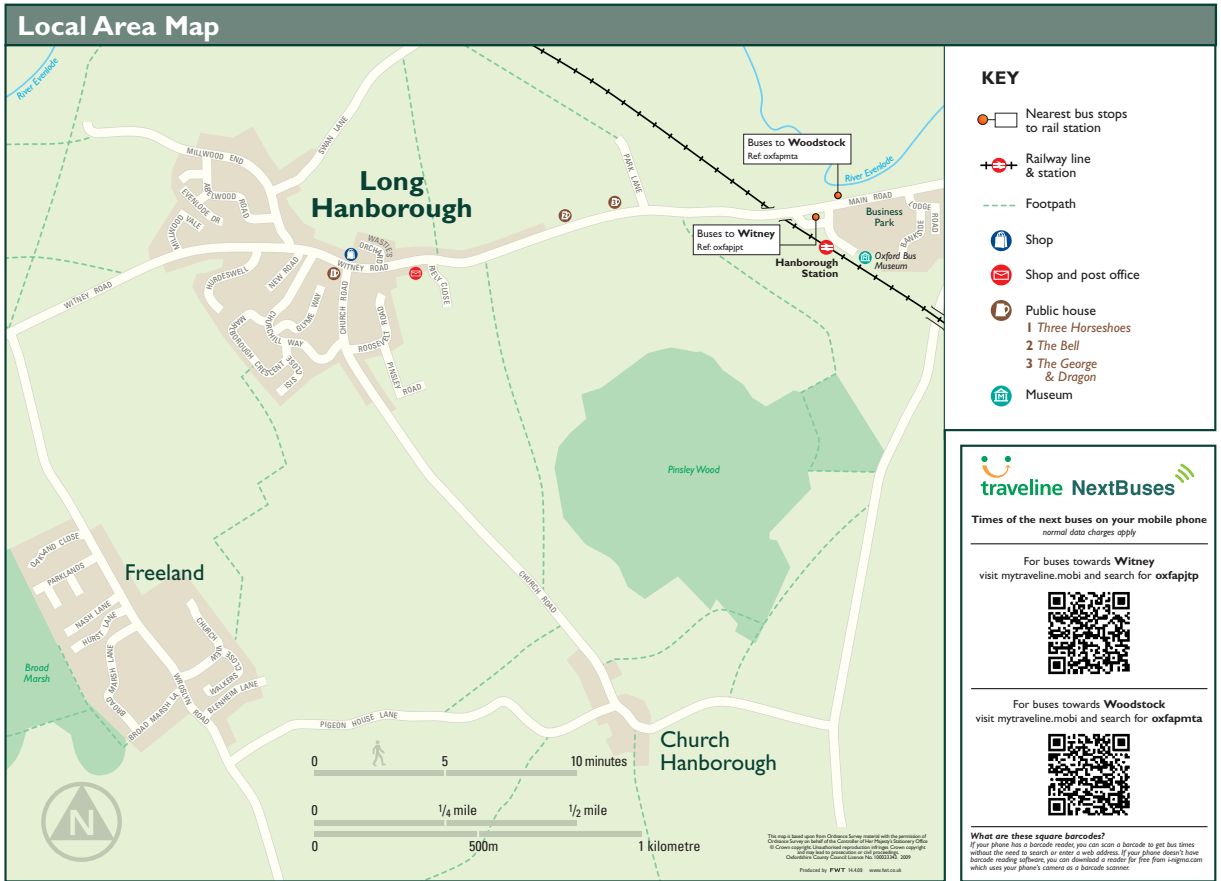

Local Transport Information

Taxi Information

Townhouse Executive Travel	07766 743081
0700 - 2330	
Livey's Taxi	07979 507535
24 hours	
Woodstock Travel	(01993) 891888
0700 - 1900	
Roadrunner Taxis	07881 965008
24 hours	
Excel Cars (Minster Lovell)	(01993) 775198
Jim's Taxis (Charlbury)	07895 431770
24 hours	
Dennis Perrin	07813 493533
24 hours	
Abacus Taxis	(01993) 709188
24 hours	
Topcars	07708 394526
0800 - Midnight	
Ace Taxis	(01993) 868700
0700 - 2300	
MJ Taxis	07876 752586
24 hours	
HKS Chauffeurs	(01993) 705993
0630 - 2100	
Charlbury Taxis	(01608) 810501
24 hours	
EE's Taxi	07768 025483
0600 - 1800	
Collectours	(01993) 701150
24 hours	
Coles Cabs (Witney)	07795 184185
0700 - 2100	
Griff's Taxi	07713 058555
0600 - Late	
Markone Taxis	(01993) 840405
0600 - 0400 (24hrs by appointment)	
Witney Taxis	07860 178037
0600 - Midnight	
Corder Cabs	07737 214042
24 hours except 2200 - 0700 Mon-Fri	
Chauffeur Driven	0800 587 6646
0800 - 2200	