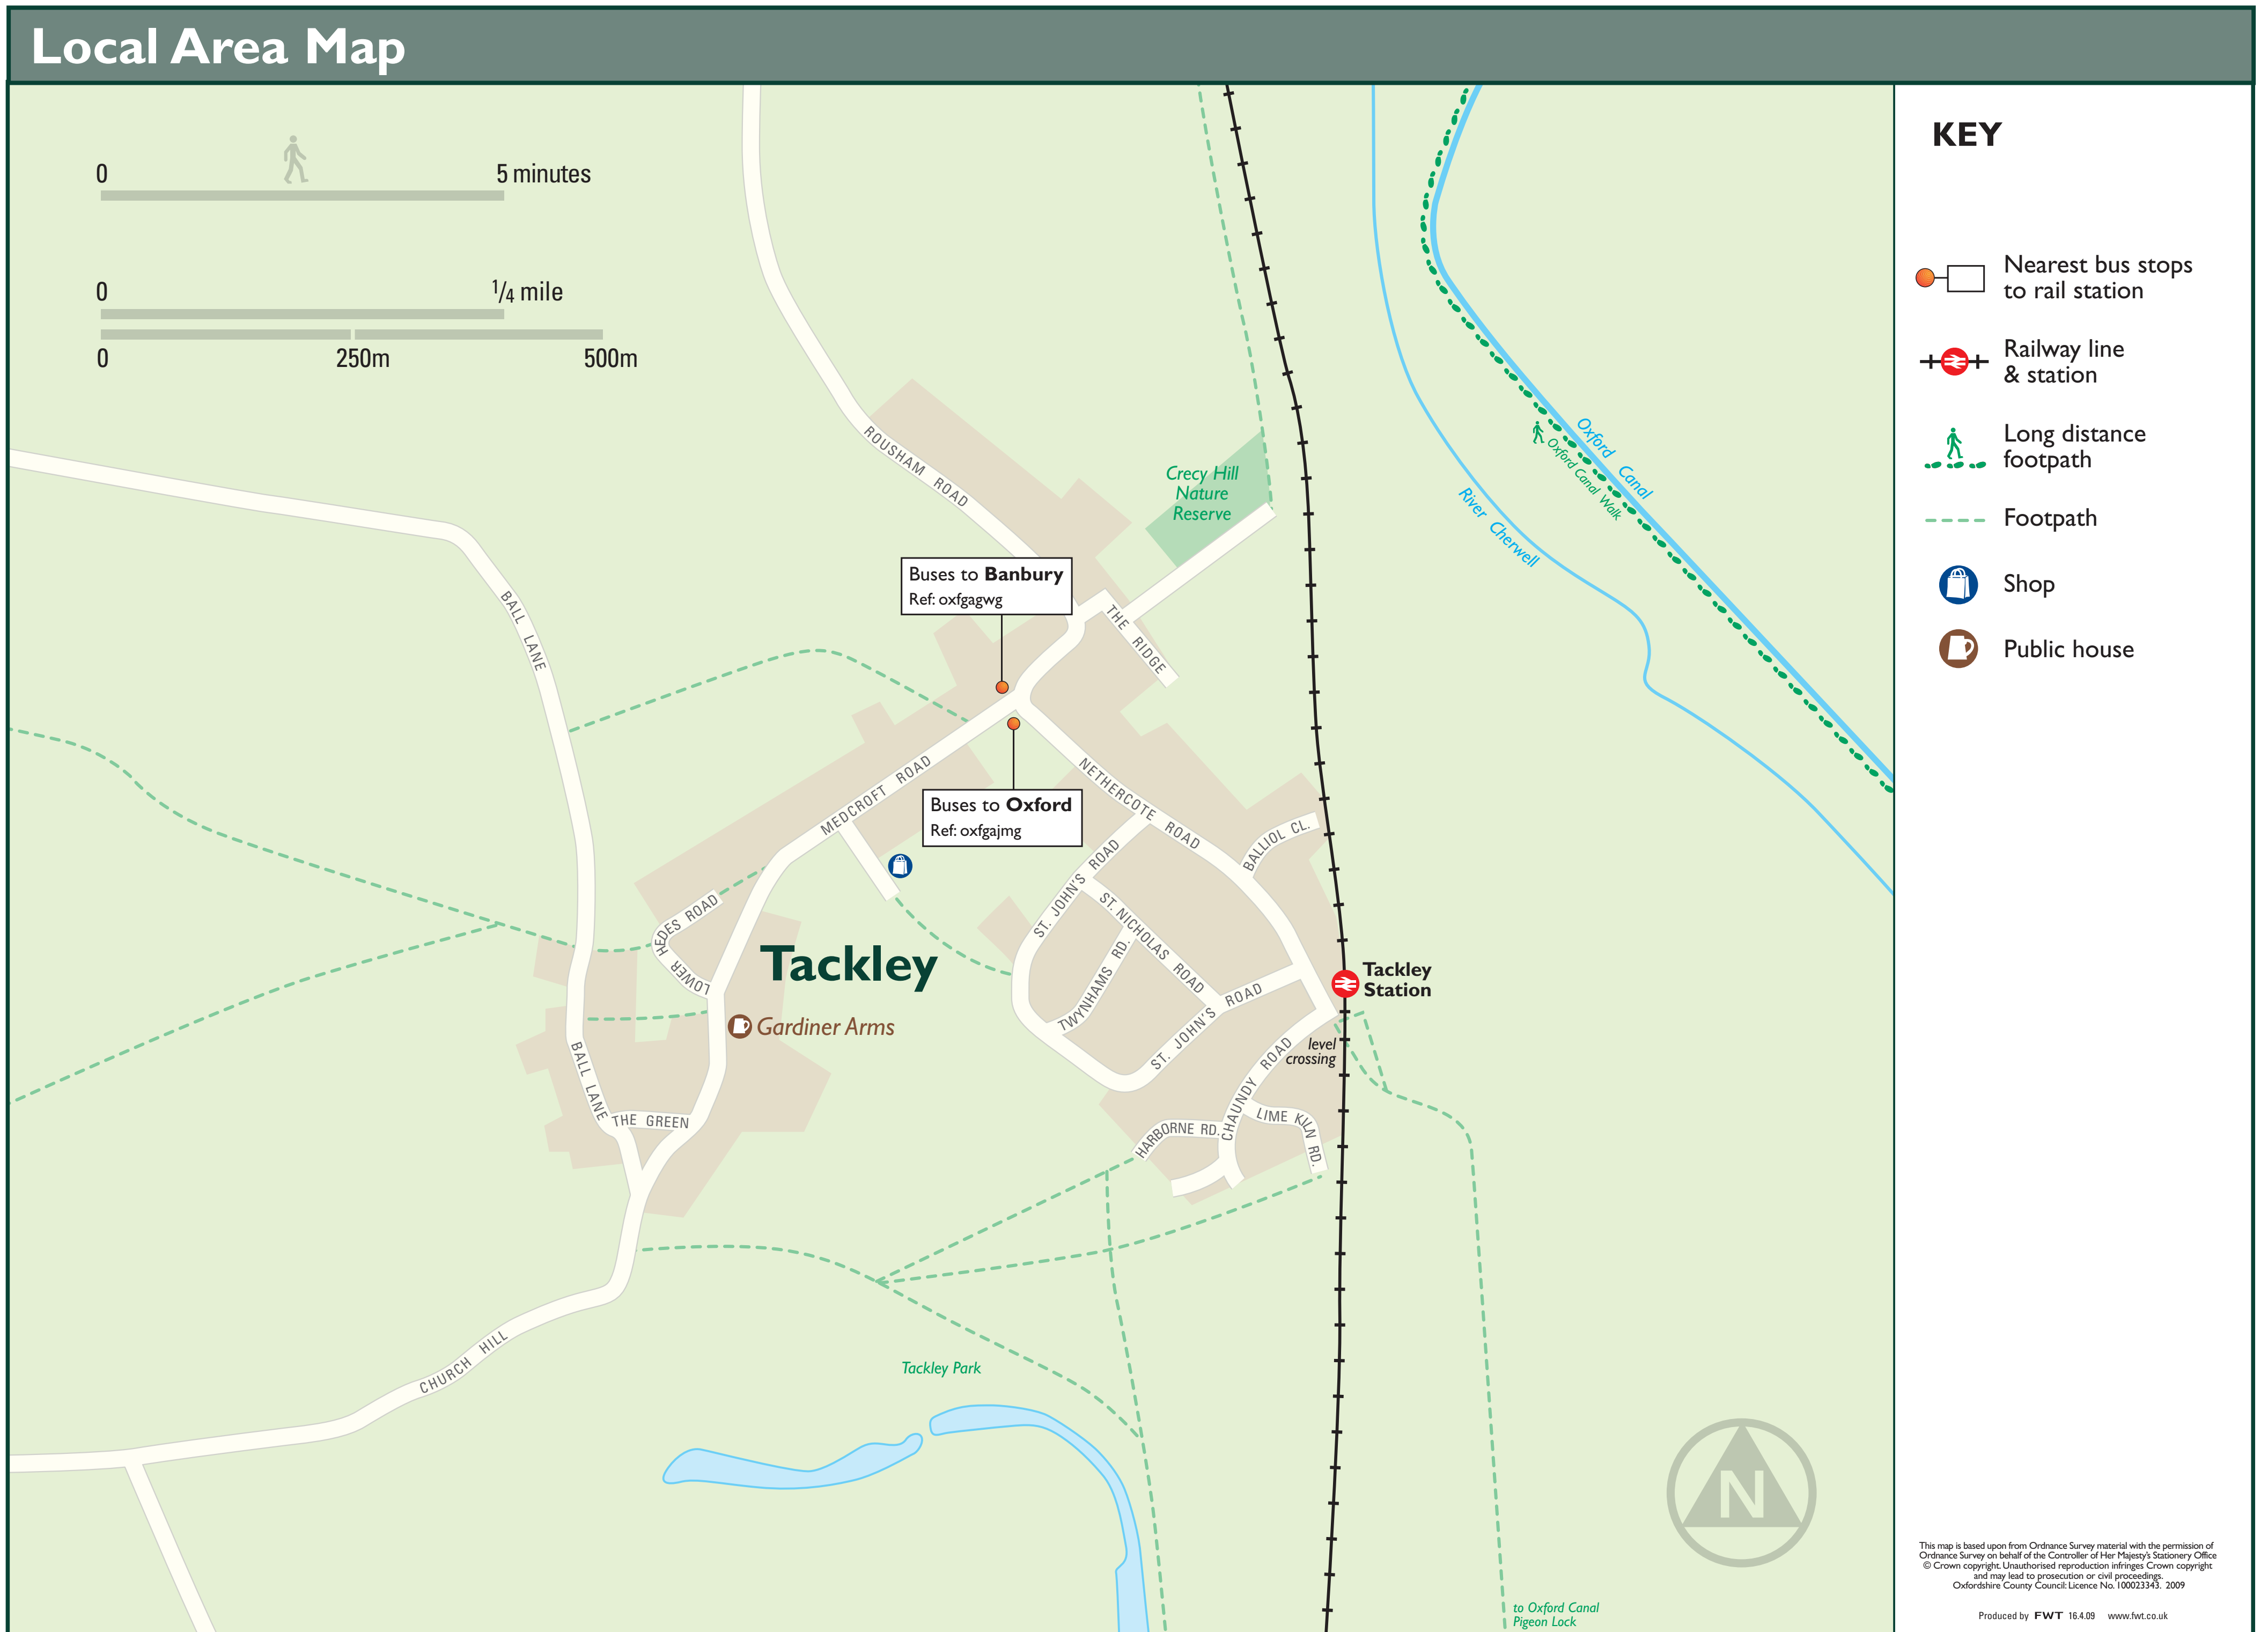

Local Transport Information

traveline NextBuses

Times of the next buses on your mobile phone
normal data charges apply

For buses towards **Oxford**
visit mytraveline.mobi and search for **oxfgajmg**

For buses towards **Banbury**
visit mytraveline.mobi and search for **oxfgagwg**

What are these square barcodes?
If your phone has a barcode reader, you can scan a barcode to get bus times without the need to search or enter a web address. If your phone doesn't have barcode reading software, you can download a reader for free from h-nigma.com which uses your phone's camera as a barcode scanner.