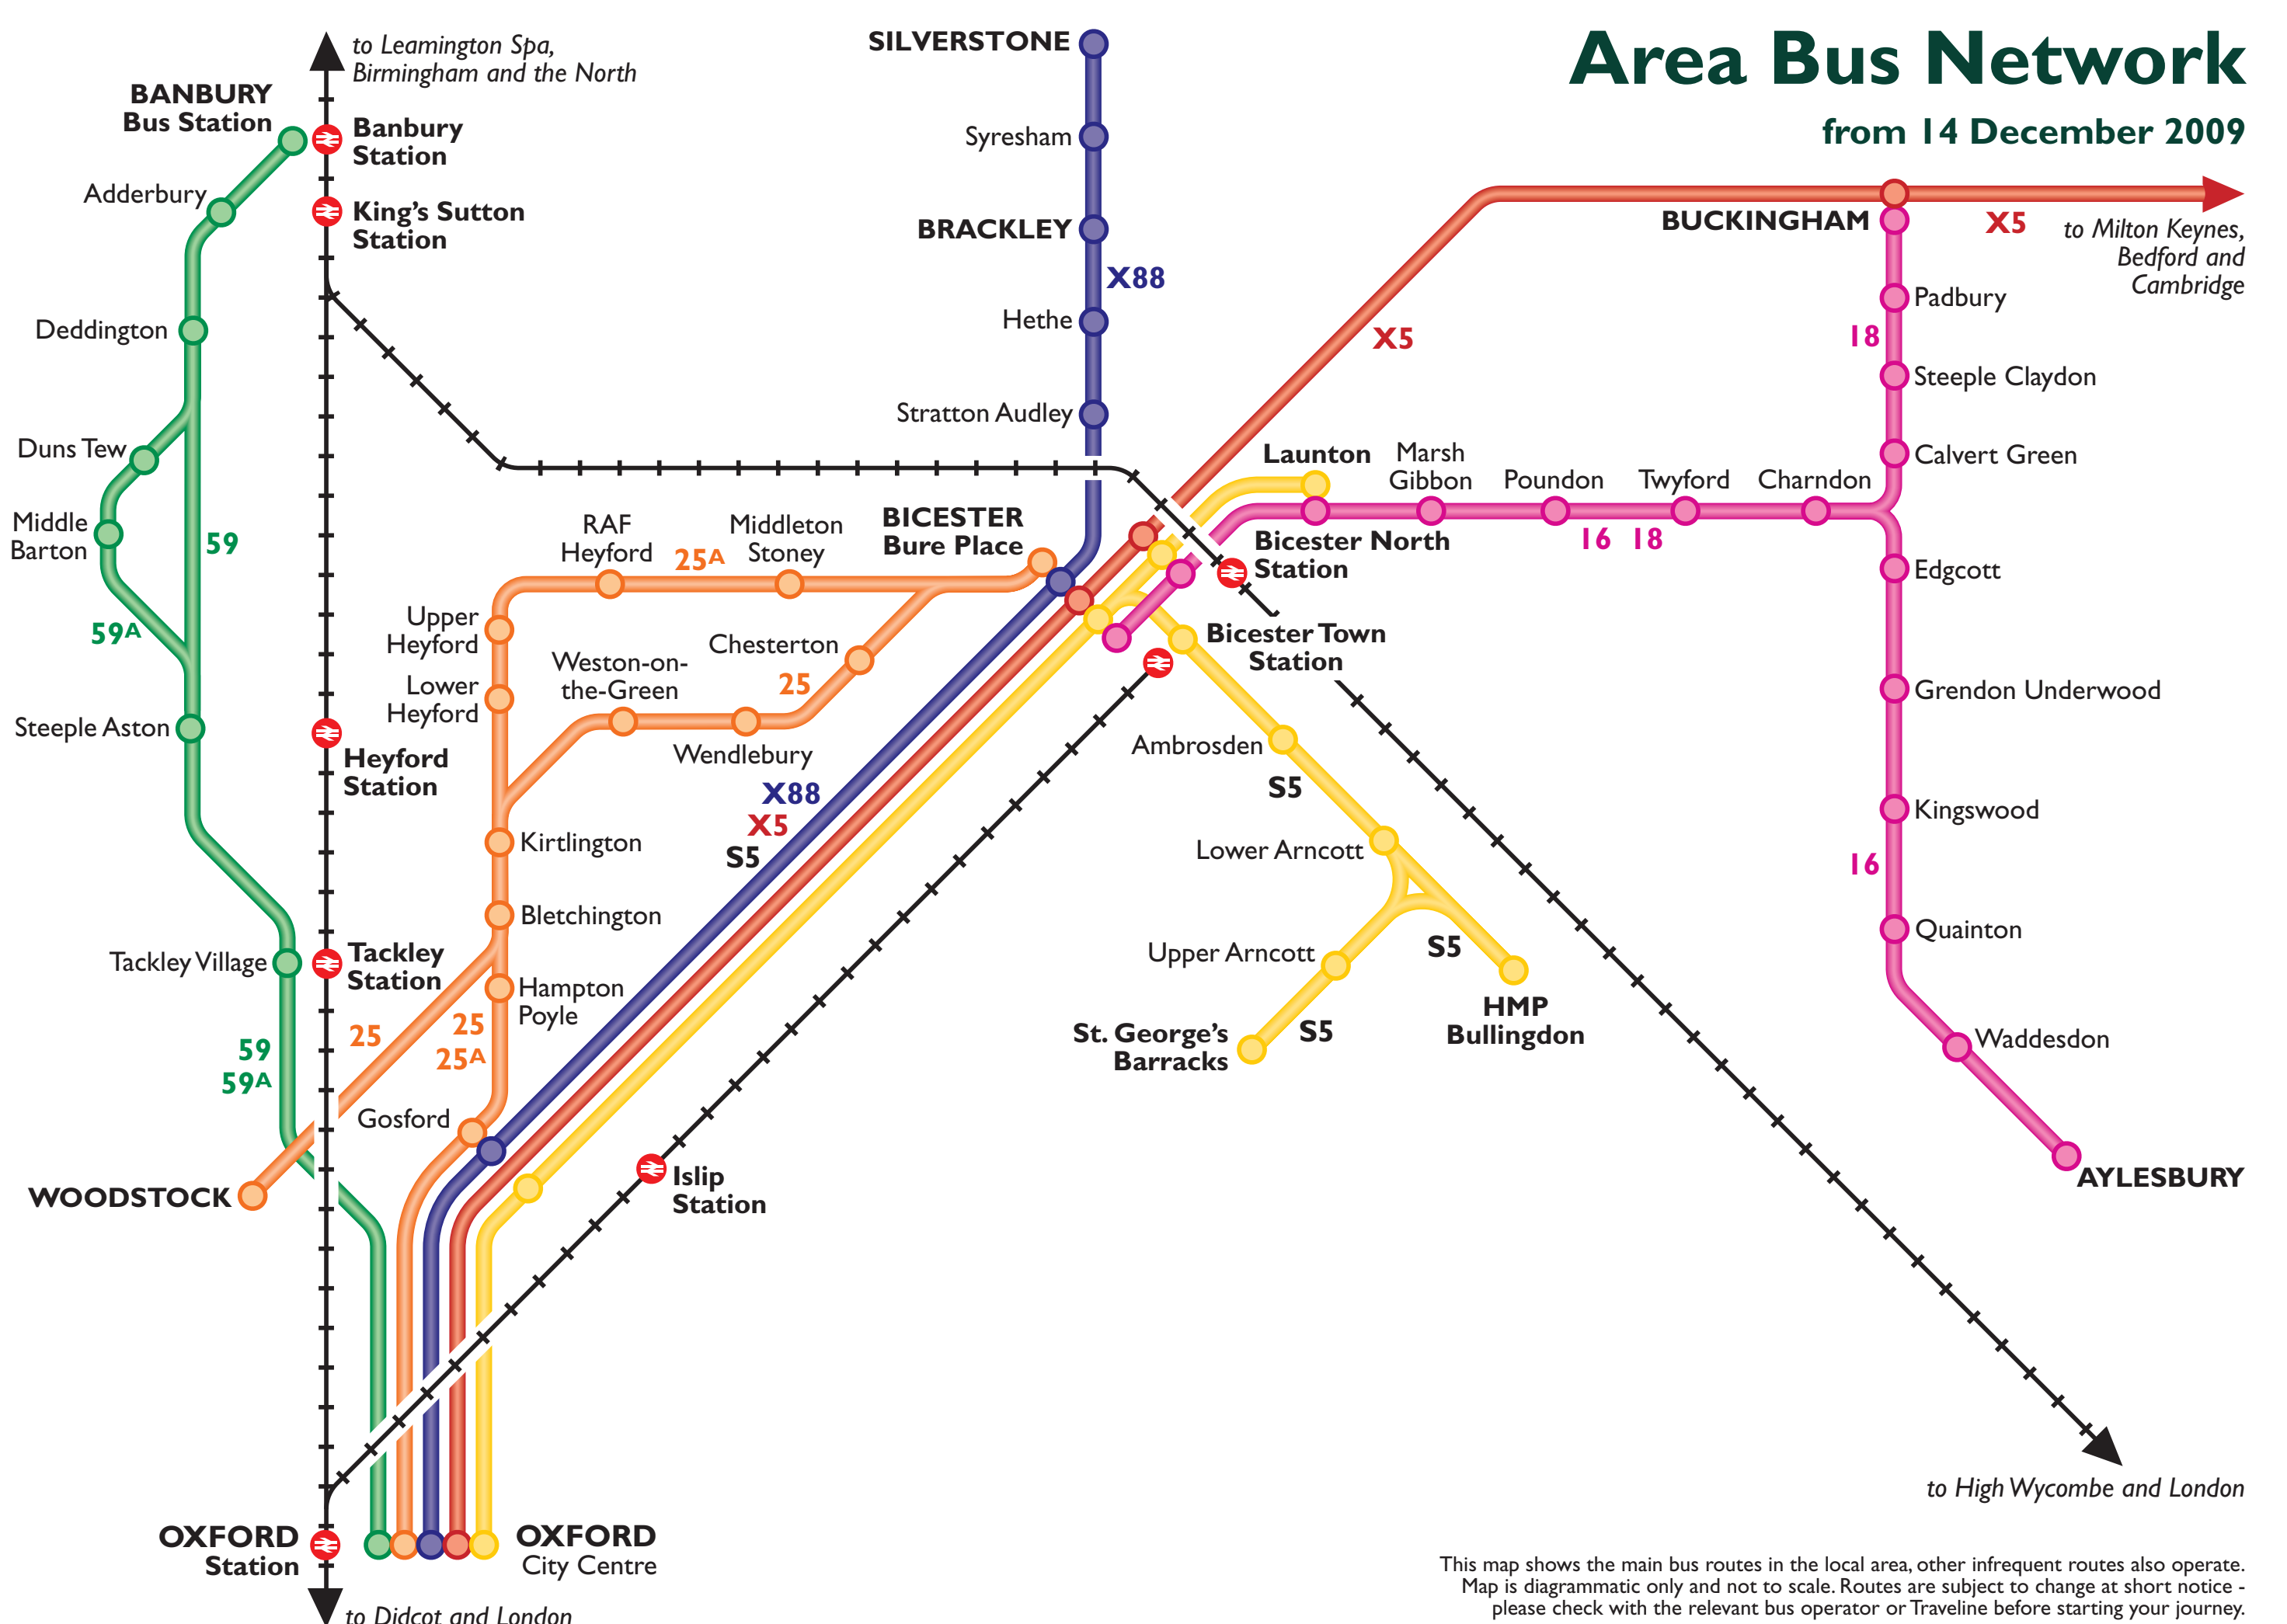

Local Transport Information

traveline NextBuses

Times of the next buses on your mobile phone
normal data charges apply

For buses towards **Oxford**
visit mytraveline.mobi and search for **oxfgajmg**

For buses towards **Banbury**
visit mytraveline.mobi and search for **oxfgagwg**

What are these square barcodes?
If your phone has a barcode reader, you can scan a barcode to get bus times without the need to search or enter a web address. If your phone doesn't have barcode reading software, you can download a reader for free from h-nigma.com which uses your phone's camera as a barcode scanner.

Taxi Information

A2B 07767 685257

Taxi / private hire operators:
To be listed here, please email your details to: public.transport@oxfordshire.gov.uk (ref:AS/EW)

16 18	Arriva The Shires 0844 800 4411 www.arrivabus.co.uk	59 59A S5 X5	Stagecoach (01865) 772250 www.stagecoachbus.com/oxfordshire
25 25A 81 81A X81	Heyfordian Travel (01869) 241500 www.heyfordian.co.uk	X88	Walters Limousines (01865) 875222 www.walterslimos.co.uk